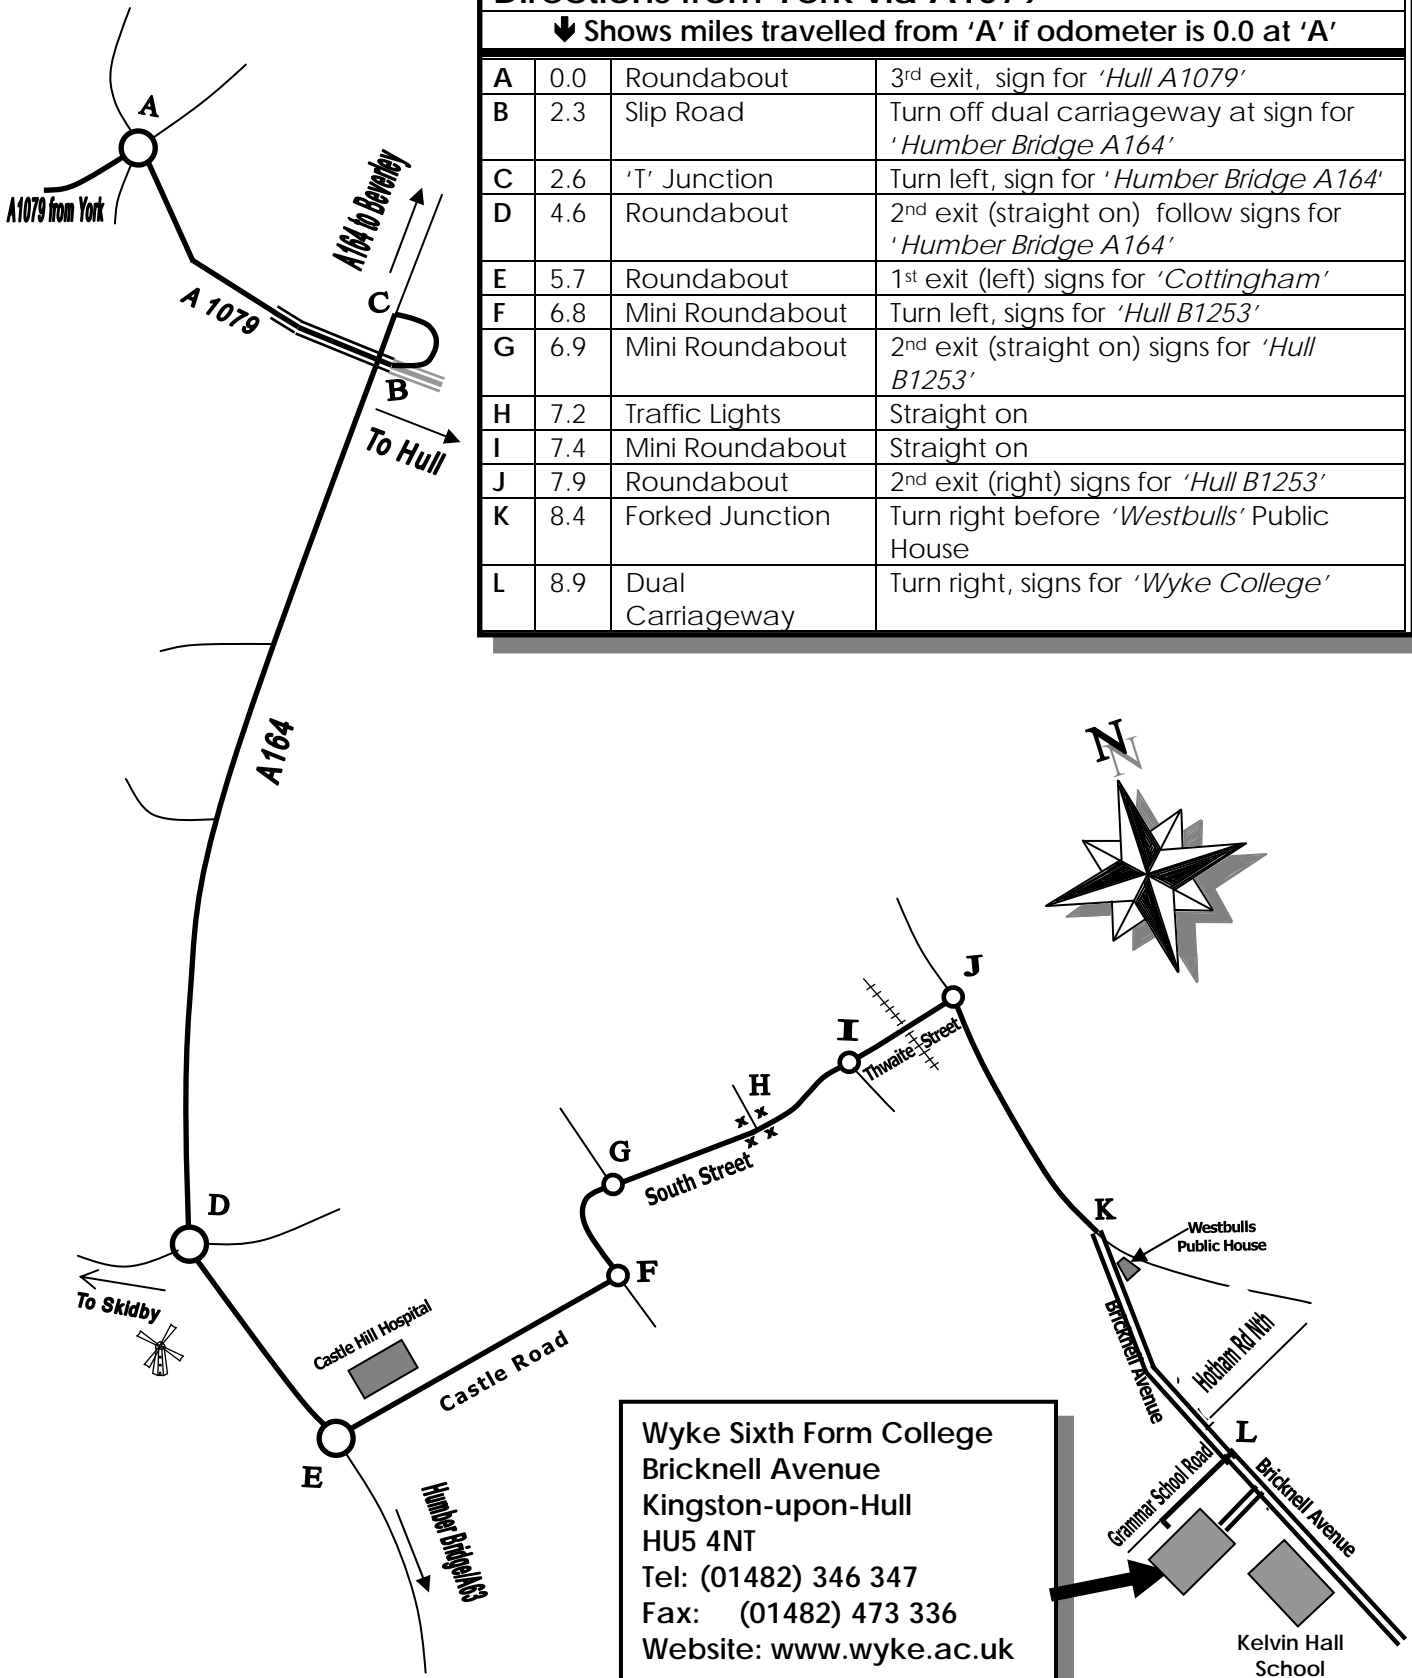

Directions from York via A1079

↓ Shows miles travelled from 'A' if odometer is 0.0 at 'A'

A	0.0	Roundabout	3 rd exit, sign for 'Hull A1079'
B	2.3	Slip Road	Turn off dual carriageway at sign for 'Humber Bridge A164'
C	2.6	'T' Junction	Turn left, sign for 'Humber Bridge A164'
D	4.6	Roundabout	2 nd exit (straight on) follow signs for 'Humber Bridge A164'
E	5.7	Roundabout	1 st exit (left) signs for 'Cottingham'
F	6.8	Mini Roundabout	Turn left, signs for 'Hull B1253'
G	6.9	Mini Roundabout	2 nd exit (straight on) signs for 'Hull B1253'
H	7.2	Traffic Lights	Straight on
I	7.4	Mini Roundabout	Straight on
J	7.9	Roundabout	2 nd exit (right) signs for 'Hull B1253'
K	8.4	Forked Junction	Turn right before 'Westbulls' Public House
L	8.9	Dual Carriageway	Turn right, signs for 'Wyke College'